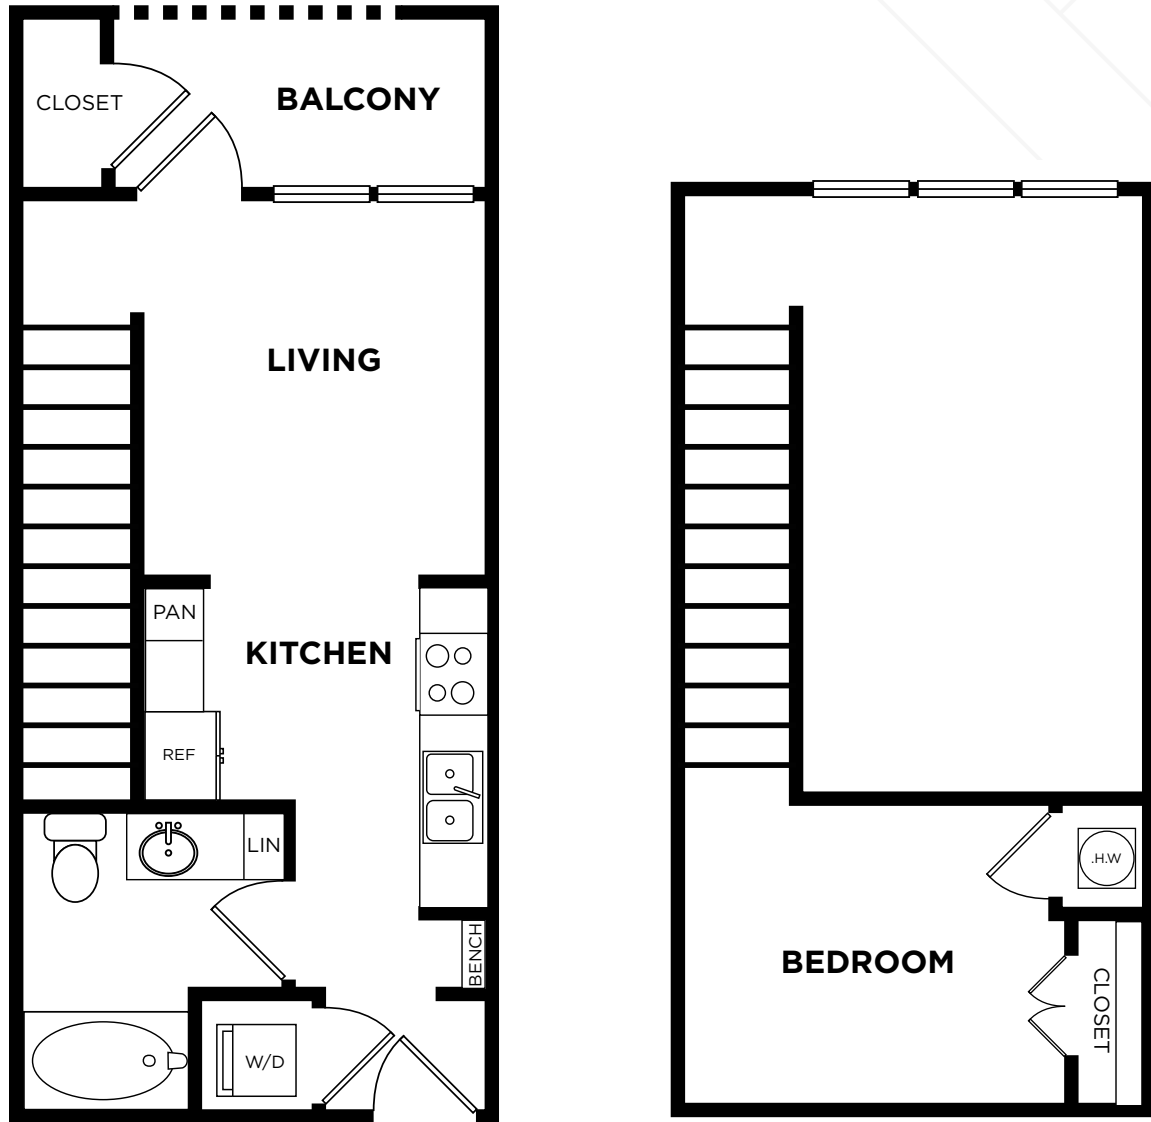

STERLING

at STONECREST

Apartment Homes

*All dimensions and square footages are approximate.

L2 - CHILTON

ONE BEDROOM | ONE BATHROOM | 557 SQ. FT.