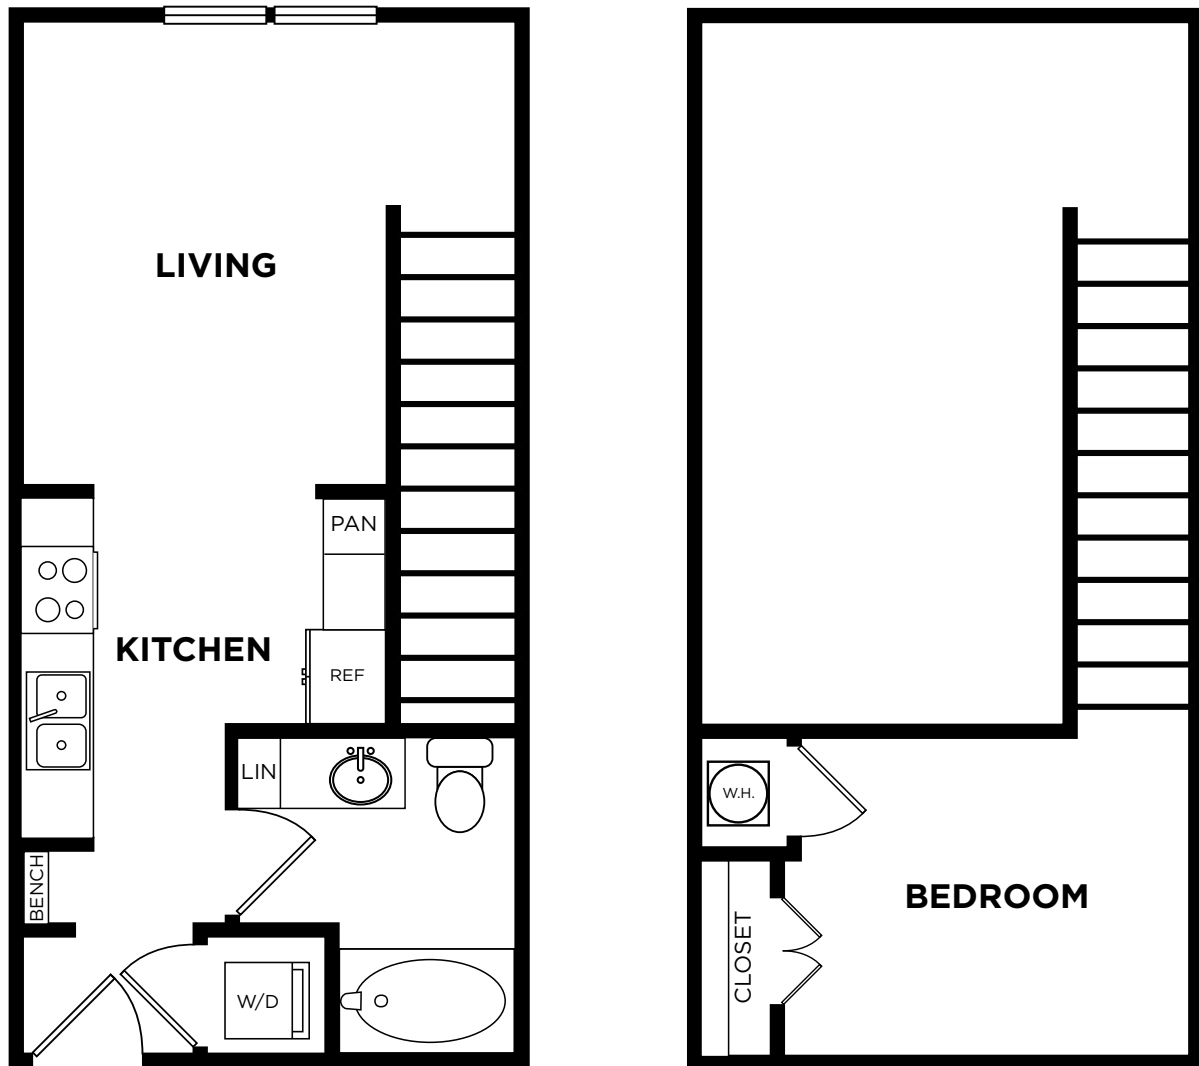

STERLING

at STONECREST

Apartment Homes

*All dimensions and square footages are approximate.

L1 - HURSLEY

ONE BEDROOM | ONE BATHROOM | 588 SQ. FT.