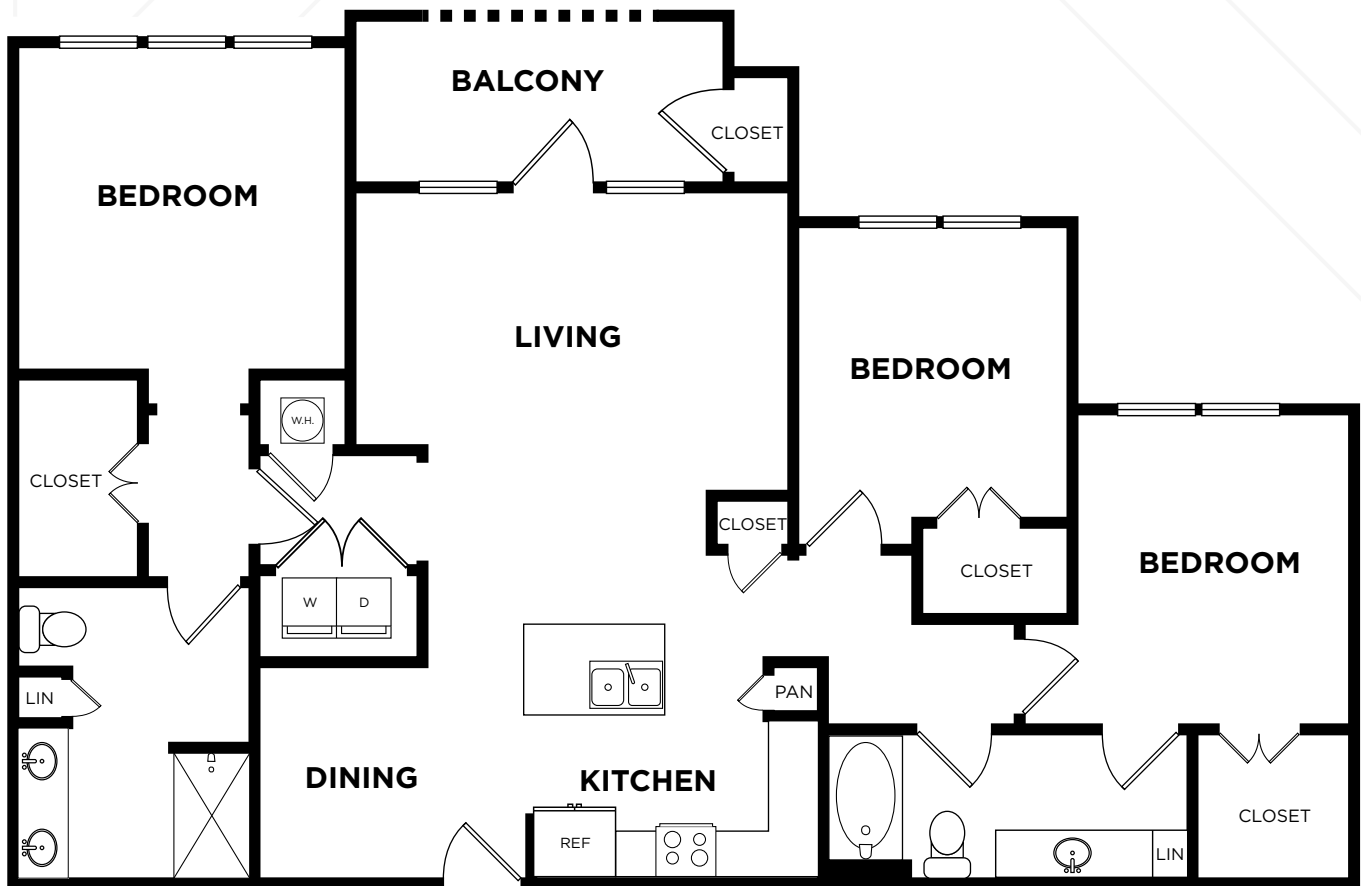

STERLING

at STONECREST

Apartment Homes

*All dimensions and square footages are approximate.

C1 - WINDSOR

THREE BEDROOM | TWO BATHROOM | 1,399 SQ. FT.