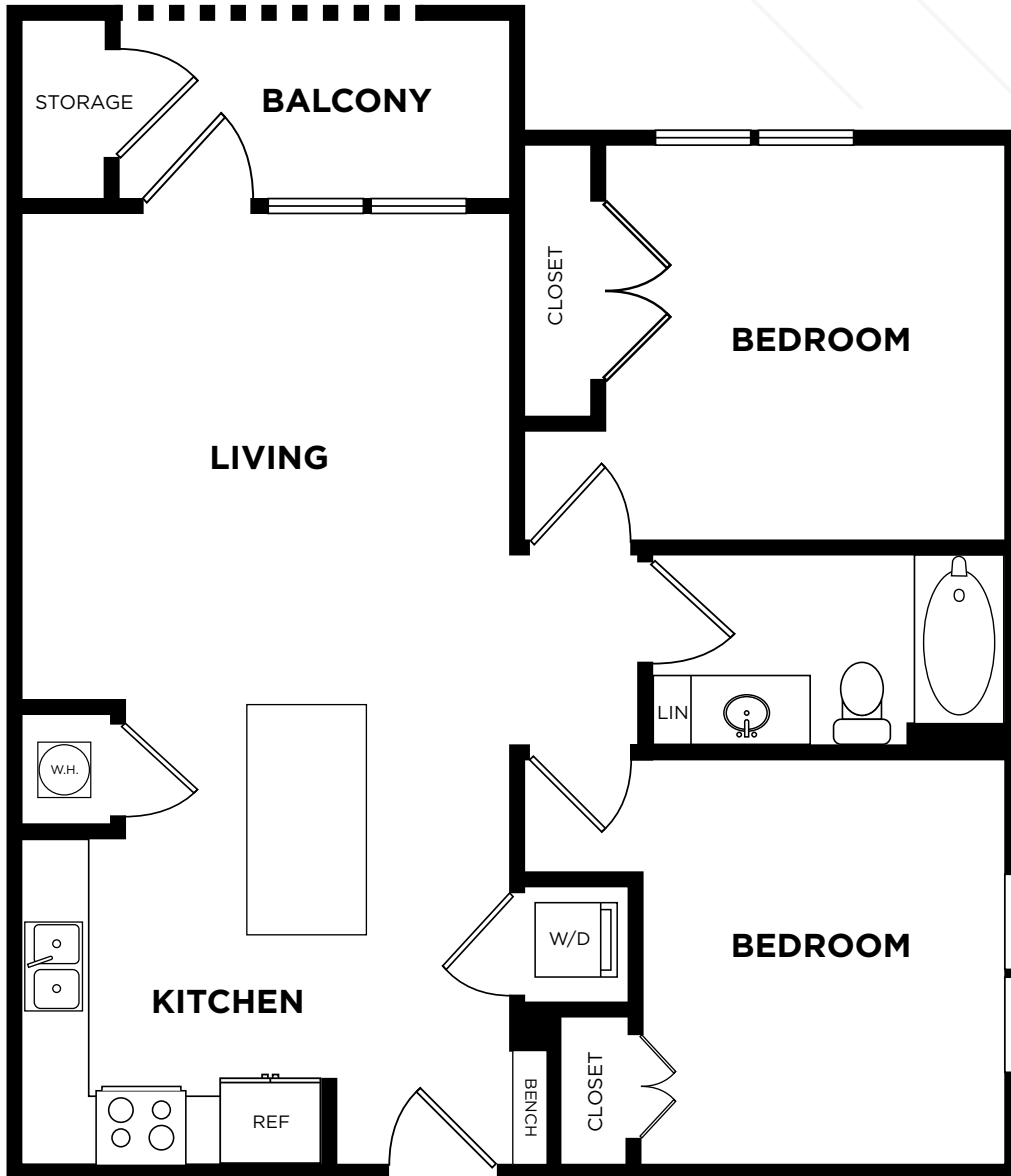

STERLING

at STONECREST

Apartment Homes

*All dimensions and square footages are approximate.

B3 - NEWBURY

TWO BEDROOM | ONE BATHROOM | 860 SQ. FT.