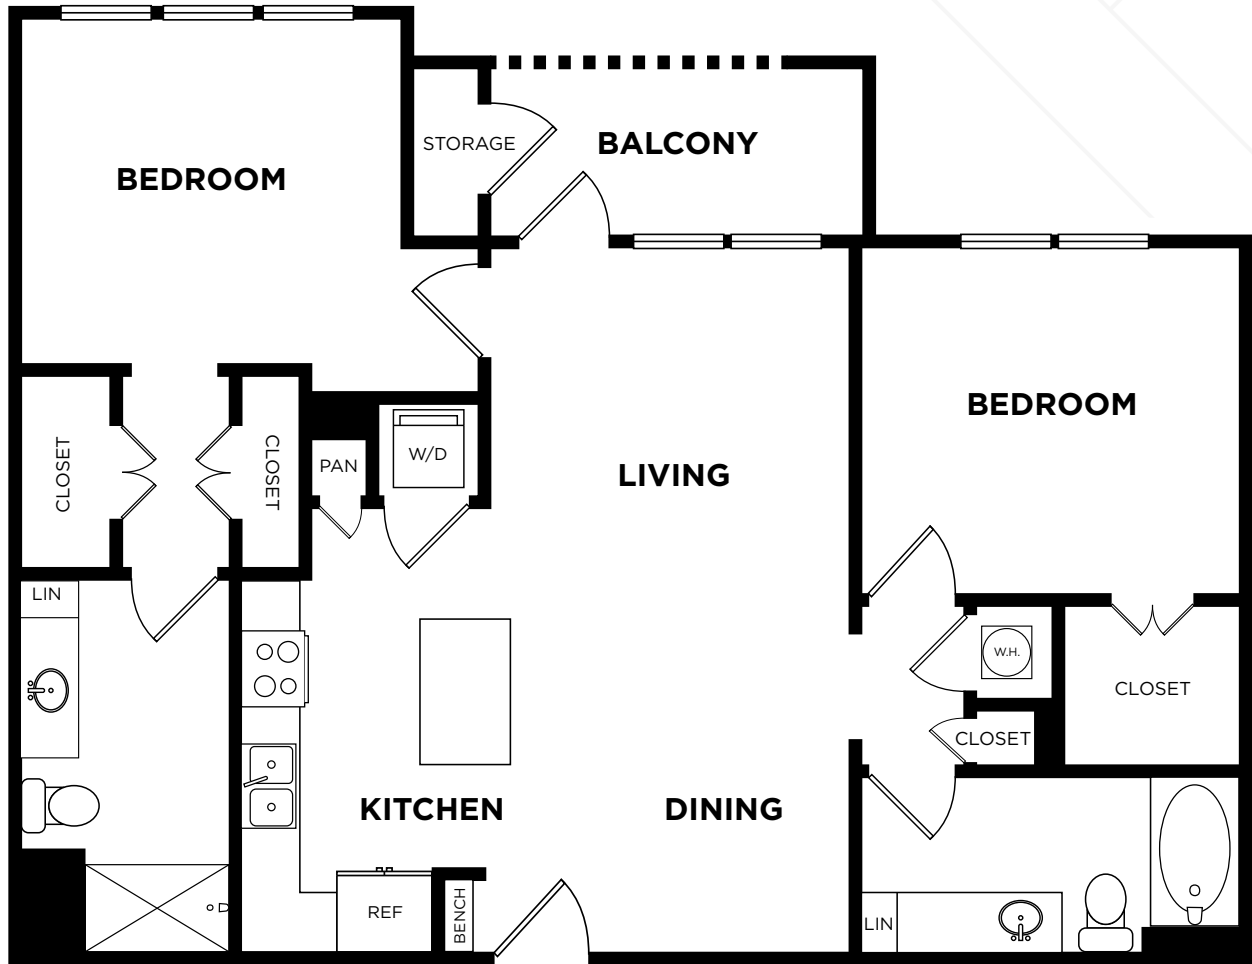

STERLING

at STONECREST

Apartment Homes

*All dimensions and square footages are approximate.

B2 - SHERFIELD

TWO BEDROOM | TWO BATHROOM | 1,115 SQ. FT.