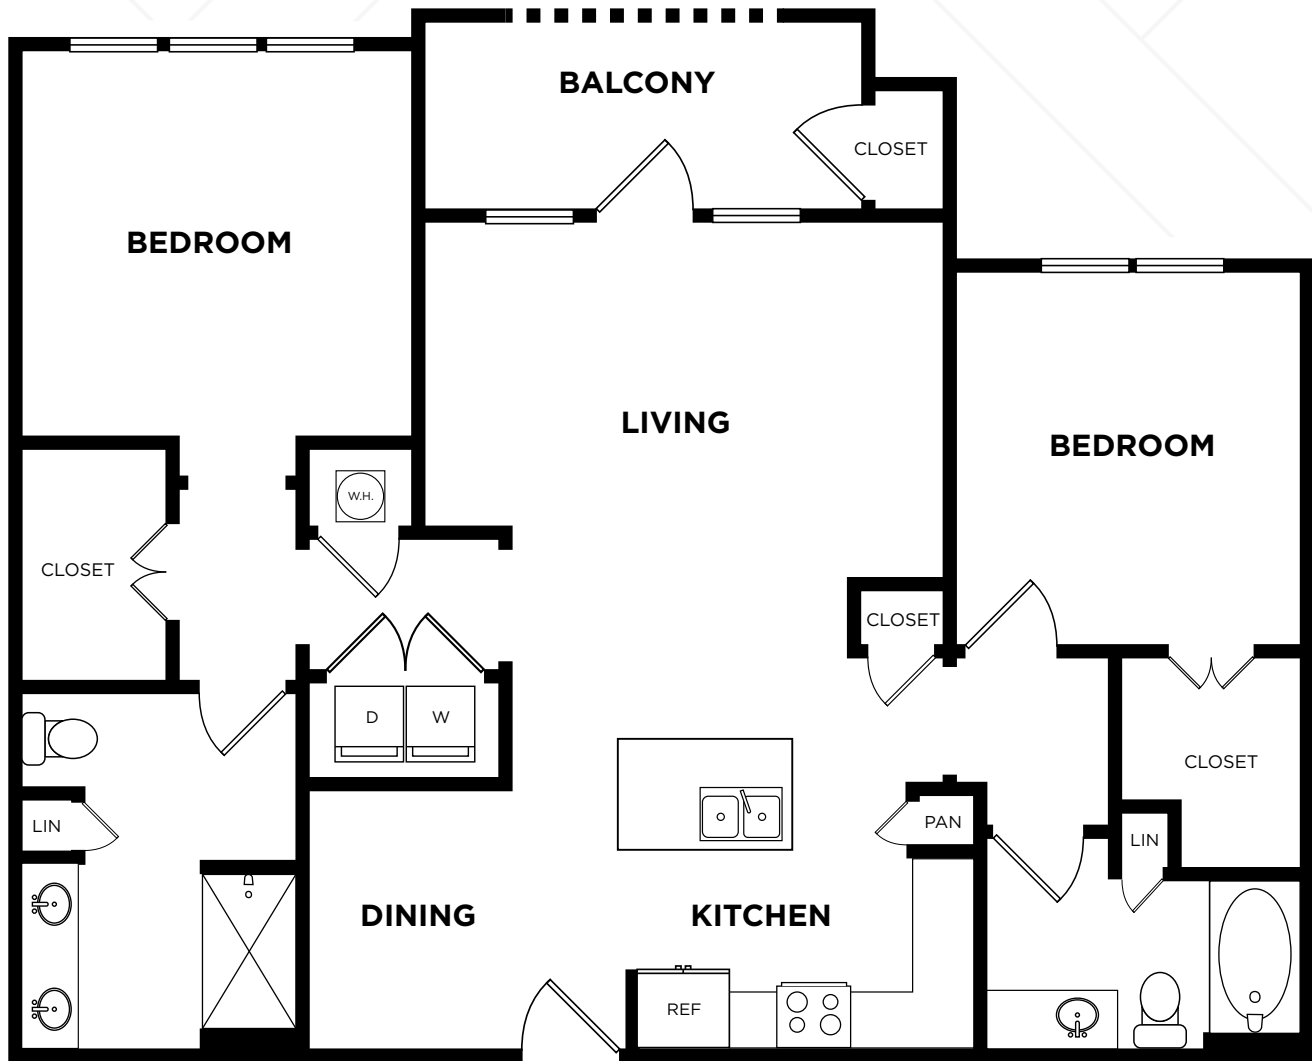

# STERLING

at STONECREST

Apartment Homes

\*All dimensions and square footages are approximate.

## B1 - WELLING

TWO BEDROOM | TWO BATHROOM | 1,221 SQ. FT.