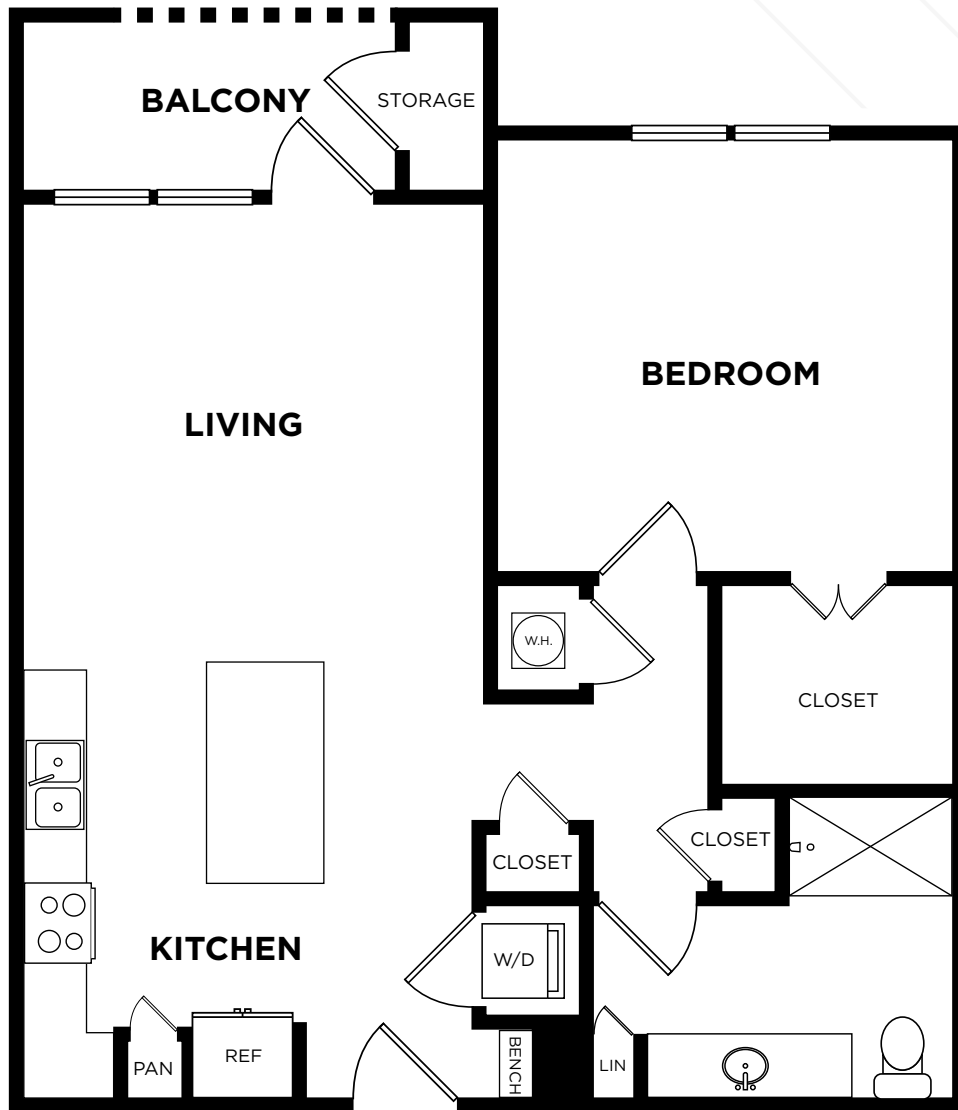

STERLING

at STONECREST

Apartment Homes

*All dimensions and square footages are approximate.

A4 - NORFOLK

ONE BEDROOM | ONE BATHROOM | 860 SQ. FT.