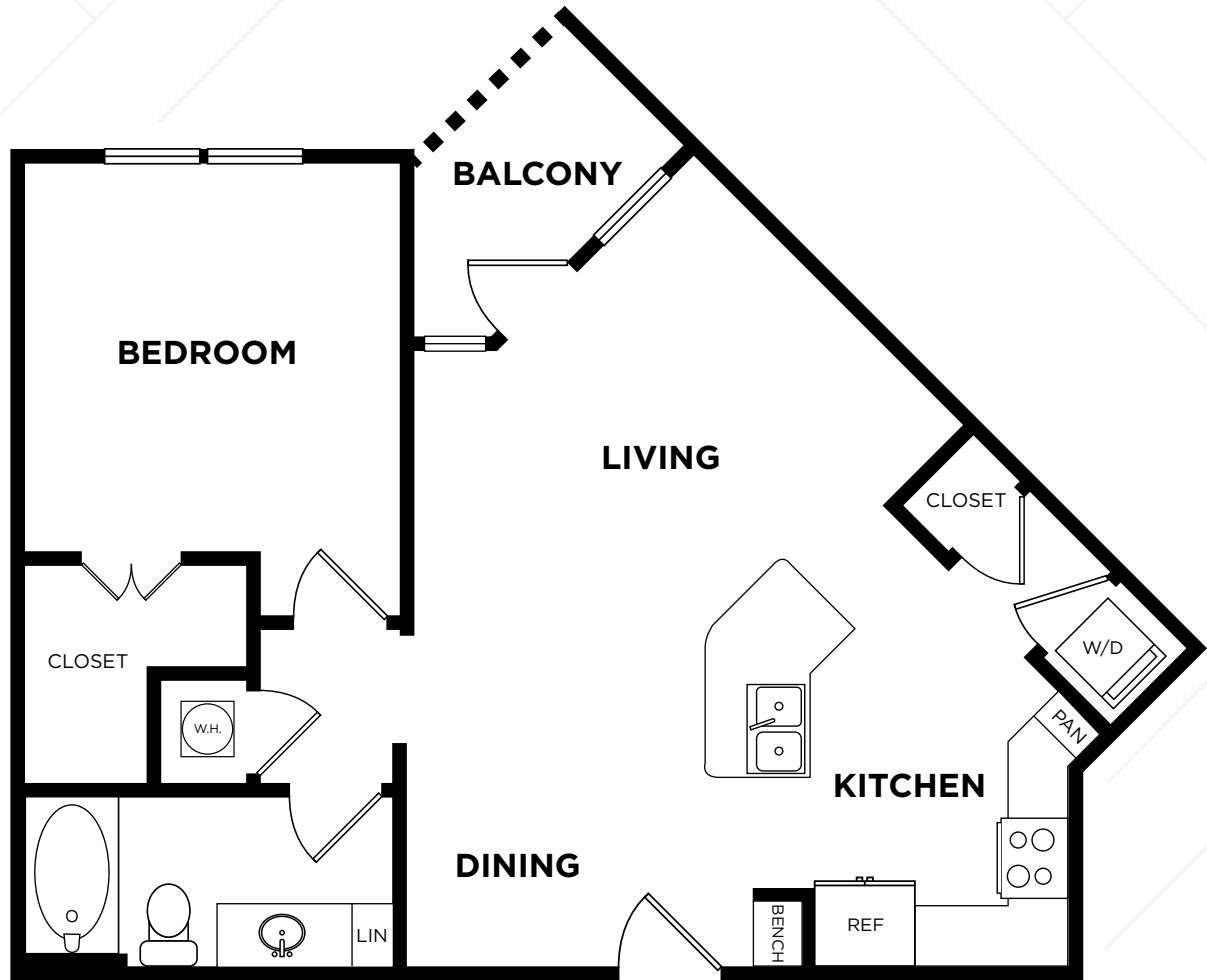

STERLING

at STONECREST

Apartment Homes

*All dimensions and square footages are approximate.

A3 - ASHURST

ONE BEDROOM | ONE BATHROOM | 793 SQ. FT.