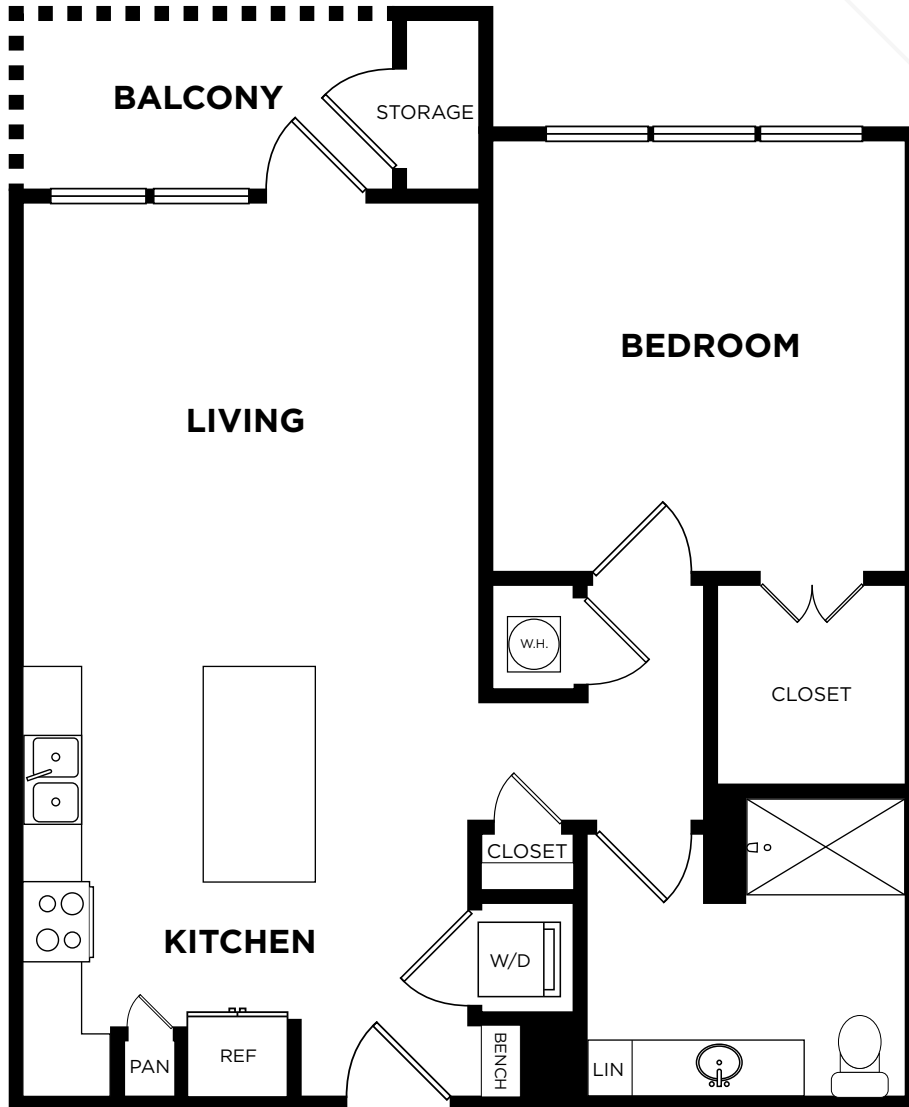

STERLING

at STONECREST

Apartment Homes

*All dimensions and square footages are approximate.

A2 - HENLEY

ONE BEDROOM | ONE BATHROOM | 824 SQ. FT.