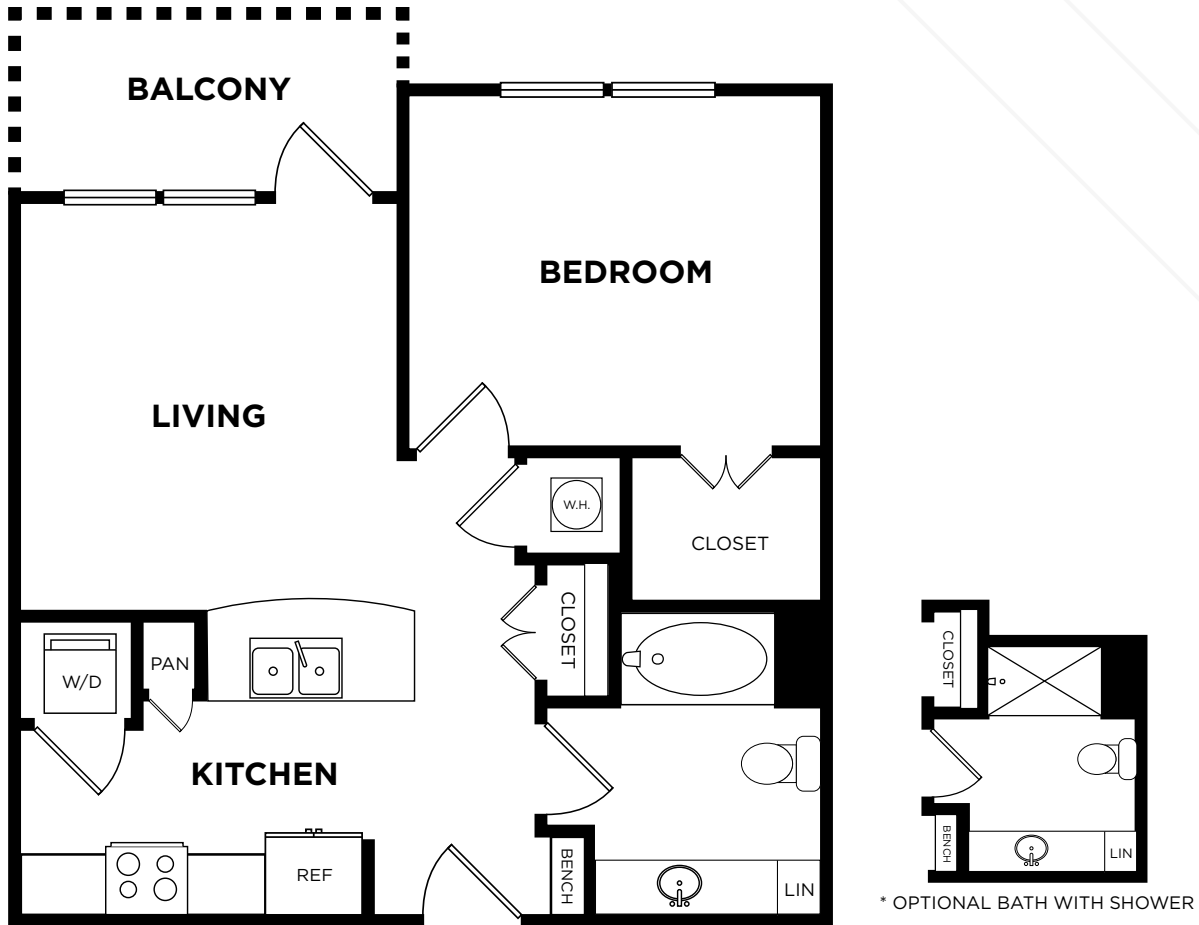

STERLING

at STONECREST

Apartment Homes

*All dimensions and square footages are approximate.

A1 - BUXTON

ONE BEDROOM | ONE BATHROOM | 663 SQ. FT.